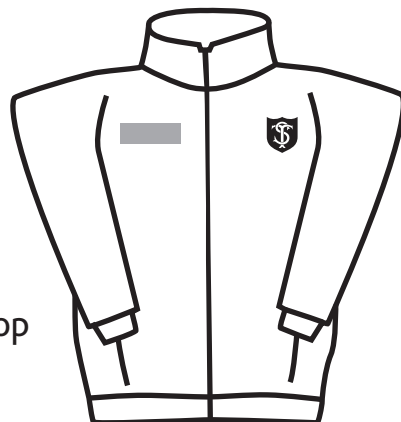

Position of Large ID Name Labels

Games Top

Tracksuit

Tracksuit Top -
same as Games Top

Skort

Tracksuit Bottoms -
on right hand pocket

Costume
& Leotard

Art Apron

Games Mid Layer

Gilet

Footless Tights

 Placement for name