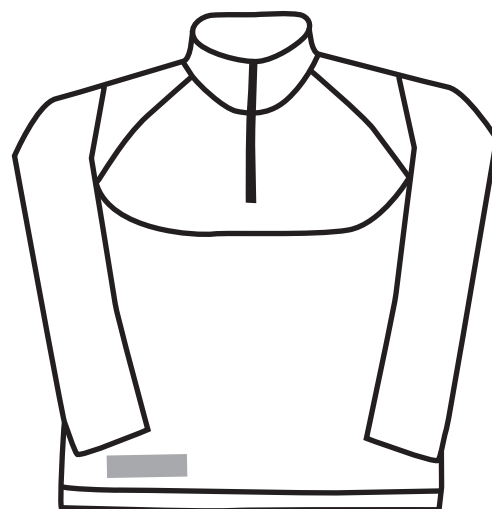

Position of Large ID Name Labels

Games Top

Tracksuit

Tracksuit Top -
same as Games Top

Skort

Tracksuit Bottoms -
on right hand pocket

Costume
& Leotard

Art Apron

Games Mid Layer

Gilet

Footless Tights

 Placement for name